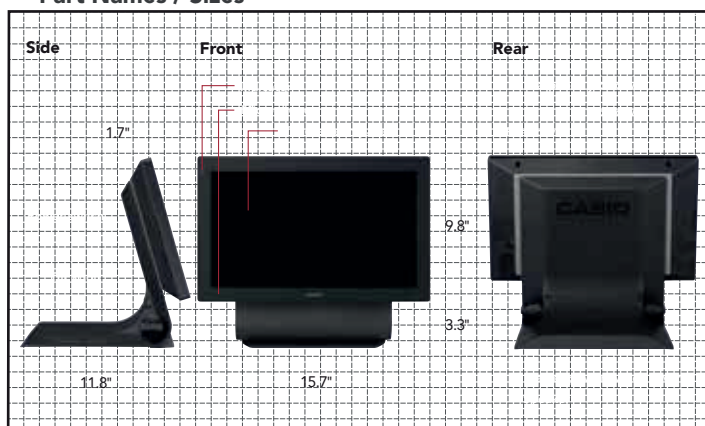

UP-400A: RS-232C/LAN port

UP-400A

Customer display

Backlit 3-line LCD customer display

VA-B60D

Interface expansion box

The interface expansion box is equipped with 3 COM ports, 2 drawer ports, 2 USB (host) ports, and 1 DC jack. It is useful for connecting V-R7000/V-R7100 terminals with peripheral devices

*A separate dedicated DC cable (VA-DC-CORD1) is required.

VA-B20EB

Magnetic card reader

Reads ISO Track 2 / JIS II cards

VX-B46MCI

Drawer extension cable

VA-A31CB

Part Names / Sizes