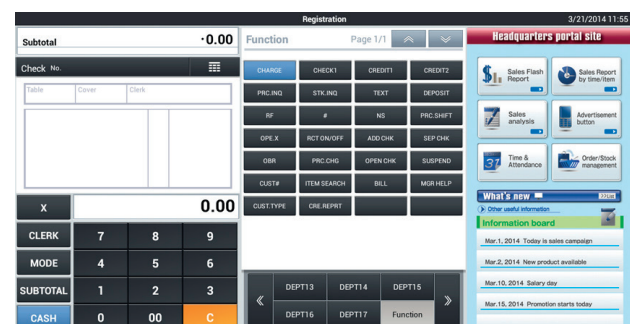

Secure specifications minimize the impact of power outages

The terminals are equipped with an internal battery to prevent data loss even if a power outage occurs. After power has been restored, the terminal is restored to its previous state and the transaction can be resumed immediately.

IP53-compliant environmental durability

The terminals have an IP53 rating for water resistance* and dust resistance. The touch panel screen can be operated even with wet hands and is suitable for use at restaurants and other businesses where water is used.

*Falling rain at an angle up to 60 degrees from vertical shall have no harmful effect.

SOFTWARE

Casio Android™ POS application (option)

Casio's optional POS application software has been designed for hospitality and retail operations. Menu's and price levels, remote kitchen/video interface, modifier selection screens, automatic discounting, large scanning database, inventory, scanner, scale, video surveillance interfaces and historical reporting on sales activity are available to manage your business.

This tool is used to collect and deliver sales and other data between headquarters and individual store terminals. The status of business operations can be captured in real time.

Cash register configuration tool